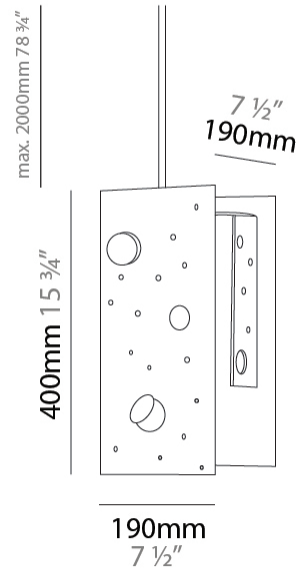

PROJECT
TYPE
SPECIFIER
QUANTITY
DATE

BUCHI VERTICAL SUSPENSION

D131596-

base number   Finish
Options

1. To build a product code in our configurator select the specify button on the base model # product page
2. To build a manual product code on this datasheet choose from the options listed below in blue font and add the suffix to the base model #

GENERAL

Series: Buchi
Subseries: Buchi Vertical
Partner: Knikerboker
Division: Design
Installation: Suspension
Product Type: Pendant
Mounting Location: Ceiling
Light Distribution: Direct

PHYSICAL

Shape: Abstract
Length (mm): 190
Length (in): 7 ½
Width (mm): 190
Width (in): 7 ½
Height (mm): 400
Height (in): 15 ¾
Max. Overall Height (mm): 2400
Max. Overall Height (in): 94 ½
[Fixture Finish: EWH / EBK / MAN / COF / PRD / SLF / GLF / CLF / BRL](#)
Fixture Material: Metal
Cable Details: 2000mm / 78 ¾" Cable

ELECTRICAL

Lamp Type: LED Retrofit
Input Wattage (W): 5
Bulb Included: Bulb Not Included
Lamp Base: E26
Dimming: Non-Dimming / Phase Dimming (120vac Only)
Input Voltage (V): 120Vac Direct Line

LED

CRI: >80 CRI

OPTICAL

RATINGS AND CERTIFICATIONS

Certified By: Certified for North American Standards
IP rating: IP20