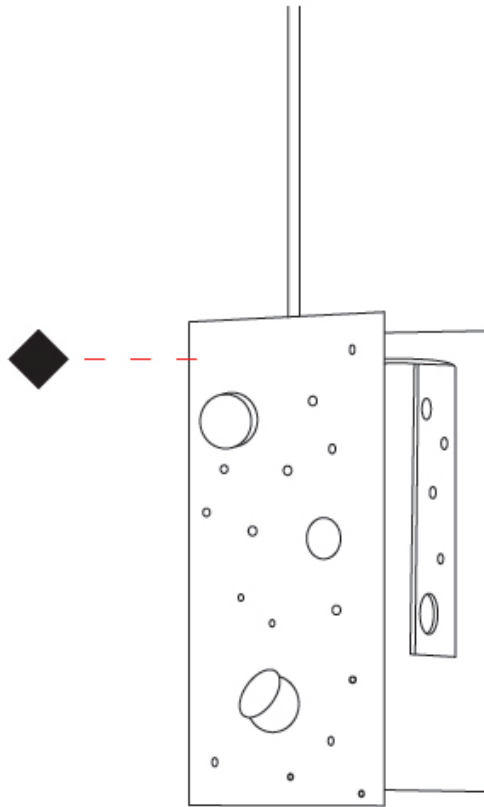

BUCHI VERTICAL SUSPENSION

D131596-

PROJECT

TYPE

SPECIFIER

QUANTITY

DATE

D