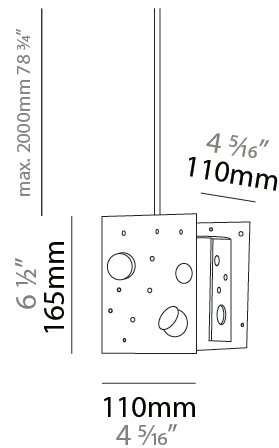

BUCHI VERTICAL SUSPENSION

D131594-

base number   Finish
Options

1. To build a product code in our configurator select the specify button on the base model # product page
2. To build a manual product code on this datasheet choose from the options listed below in blue font and add the suffix to the base model #

GENERAL

Series: Buchi _____
Subseries: Buchi Vertical _____
Partner: Knikerboker _____
Division: Design _____
Installation: Suspension _____
Product Type: Pendant _____
Mounting Location: Ceiling _____
Light Distribution: Direct _____

PHYSICAL

Shape: Abstract _____
Length (mm): 113 _____
Length (in): 4 ⁷/₁₆ _____
Width (mm): 110 _____
Width (in): 4 ⁵/₁₆ _____
Height (mm): 165 _____
Height (in): 6 ¹/₂ _____
Max. Overall Height (mm): 2165 _____
Max. Overall Height (in): 85 ¹/₄ _____
Fixture Finish: EWH / EBK / MAN / COF / PRD / SLF / GLF / CLF / BRL _____
Fixture Material: Metal _____
Cable Details: 2000mm / 78 3/4" Cable _____

ELECTRICAL

Lamp Type: LED Retrofit _____
Input Wattage (W): 5 _____
Bulb Included: Bulb Not Included _____
Lamp Base: E26 _____
Dimming: Phase Dimming (120Vac Only) _____
Input Voltage (V): 120Vac Direct Line _____

LED

CRI: >80 CRI _____

OPTICAL

RATINGS AND CERTIFICATIONS

Certified By: Certified for North American Standards _____
IP rating: IP20 _____