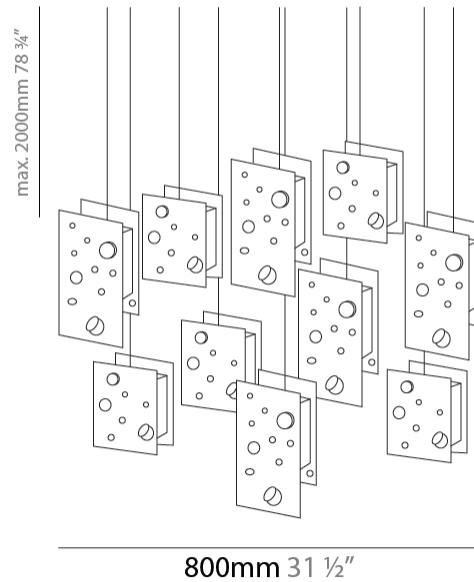

BUCHI VERTICAL SUSPENSION

D131597-

base number   Finish
Options

1. To build a product code in our configurator select the specify button on the base model # product page
2. To build a manual product code on this datasheet choose from the options listed below in blue font and add the suffix to the base model #

GENERAL

Series: Buchi
Subseries: Buchi Vertical
Partner: Knikerboker
Division: Design
Installation: Suspension
Product Type: Pendant
Mounting Location: Ceiling
Light Distribution: Direct

PHYSICAL

Shape: Abstract
Length (mm): 800
Length (in): 31 ½
Width (mm): 800
Width (in): 31 ½
Height (mm): 2000
Height (in): 78 ¾
[Fixture Finish: EWH / EBK / MAN / COF / PRD / SLF / GLF / CLF / BRL](#)
Fixture Material: Metal
Cable Details: 2000mm / 78 3/4" Cable

ELECTRICAL

Lamp Type: LED Retrofit
Bulb Included: Bulb Not Included
Total Output Wattage (W): 50
Max. Wattage Per Lamp (W): 7
Lamp Base: E26
Dimming: Non-Dimming / Phase Dimming (120vac Only)
Input Voltage (V): 120Vac Direct Line

LED

CRI: >80 CRI

OPTICAL

RATINGS AND CERTIFICATIONS

Certified By: Certified for North American Standards
IP rating: IP20