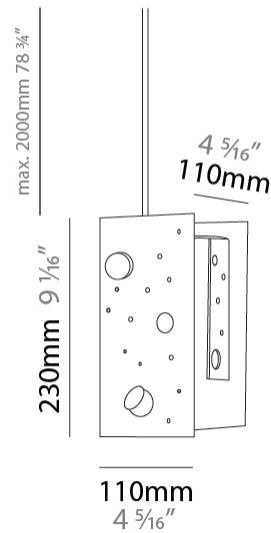

PROJECT
TYPE
SPECIFIER
QUANTITY
DATE

BUCHI VERTICAL SUSPENSION

D131595-

base number   Finish
Options

1. To build a product code in our configurator select the specify button on the base model # product page
2. To build a manual product code on this datasheet choose from the options listed below in blue font and add the suffix to the base model #

GENERAL

Series: Buchi
Subseries: Buchi Vertical
Partner: Knikerboker
Division: Design
Installation: Suspension
Product Type: Pendant
Mounting Location: Ceiling
Light Distribution: Direct

PHYSICAL

Shape: Abstract
Length (mm): 110
Length (in): 4 ⁵/₁₆
Width (mm): 110
Width (in): 4 ⁵/₁₆
Height (mm): 230
Height (in): 9 ¹/₁₆
Max. Overall Height (mm): 2230
Max. Overall Height (in): 87 ¹³/₁₆
[Fixture Finish: EWH / EBK / MAN / COF / PRD / SLF / GLF / CLF / BRL](#)
Fixture Material: Metal
Cable Details: 2000mm / 78 3/4" Cable

ELECTRICAL

Lamp Type: LED Retrofit
Input Wattage (W): 5
Bulb Included: Bulb Not Included
Lamp Base: E26
Dimming: Non-Dimming / Phase Dimming (120vac Only)
Input Voltage (V): 120Vac Direct Line

LED

CRI: >80 CRI

OPTICAL

RATINGS AND CERTIFICATIONS

Certified By: Certified for North American Standards
IP rating: IP20