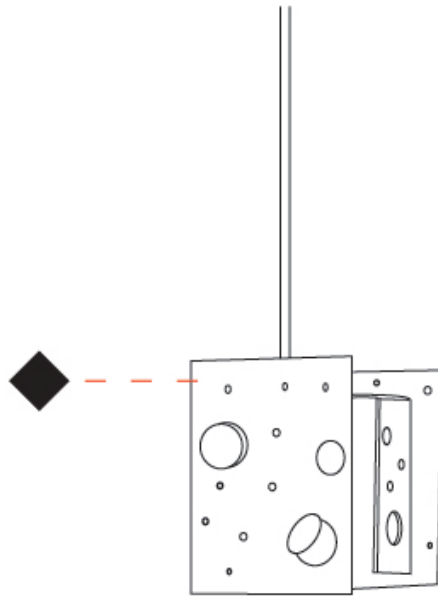

BUCHI VERTICAL SUSPENSION

D131594-

PROJECT

TYPE

SPECIFIER

QUANTITY

DATE

D